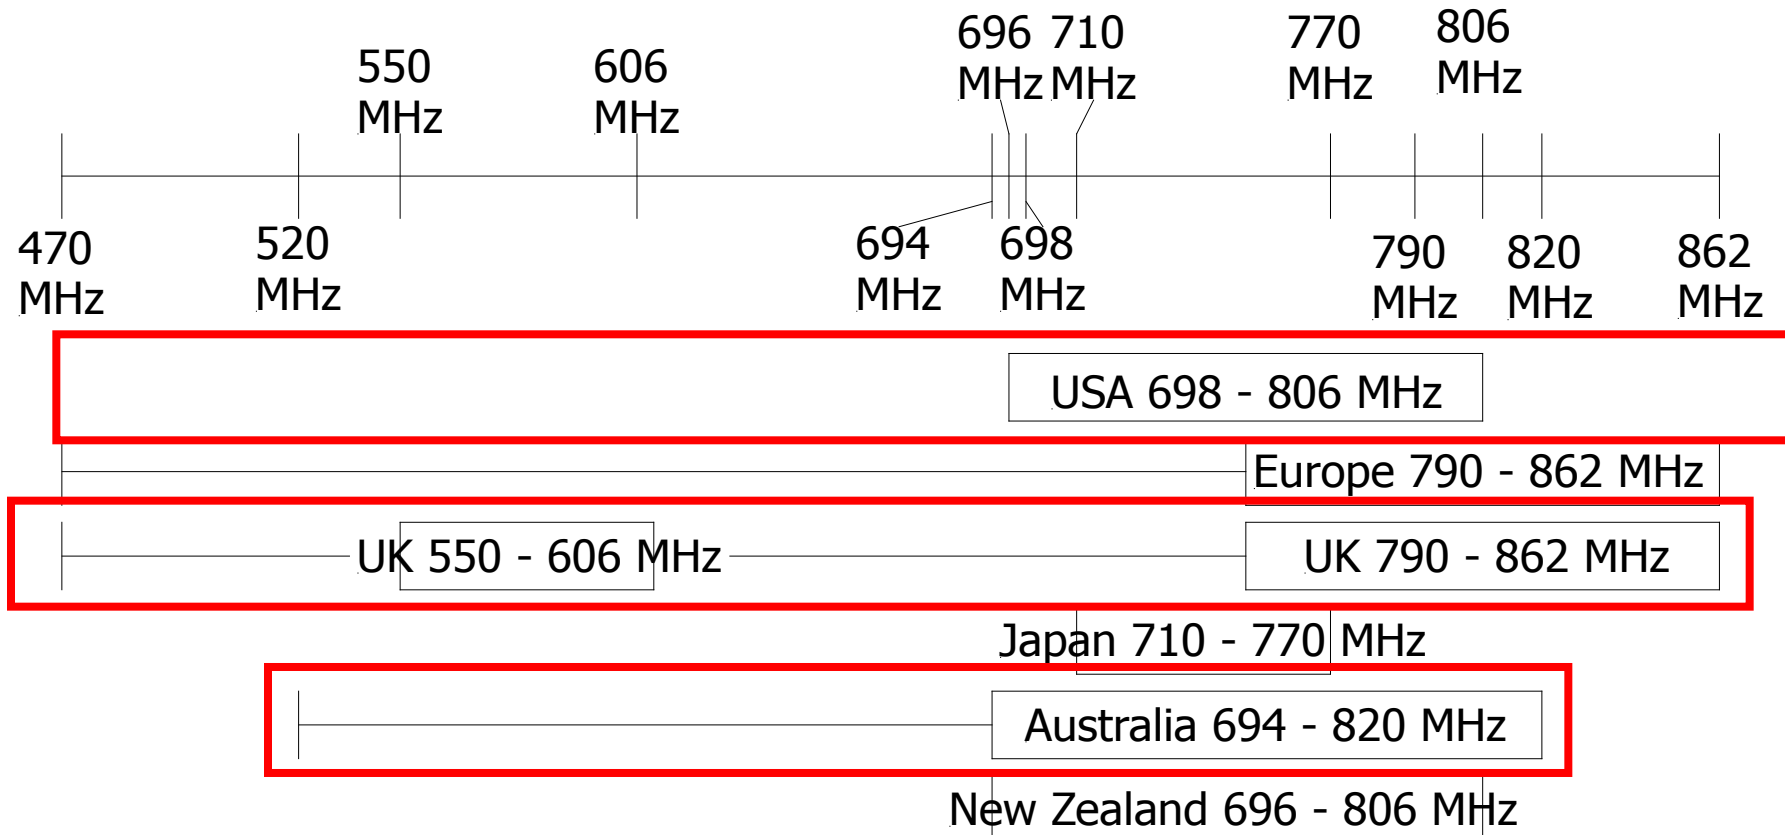

Spectrum verlies

Welk spectrum verliezen we?